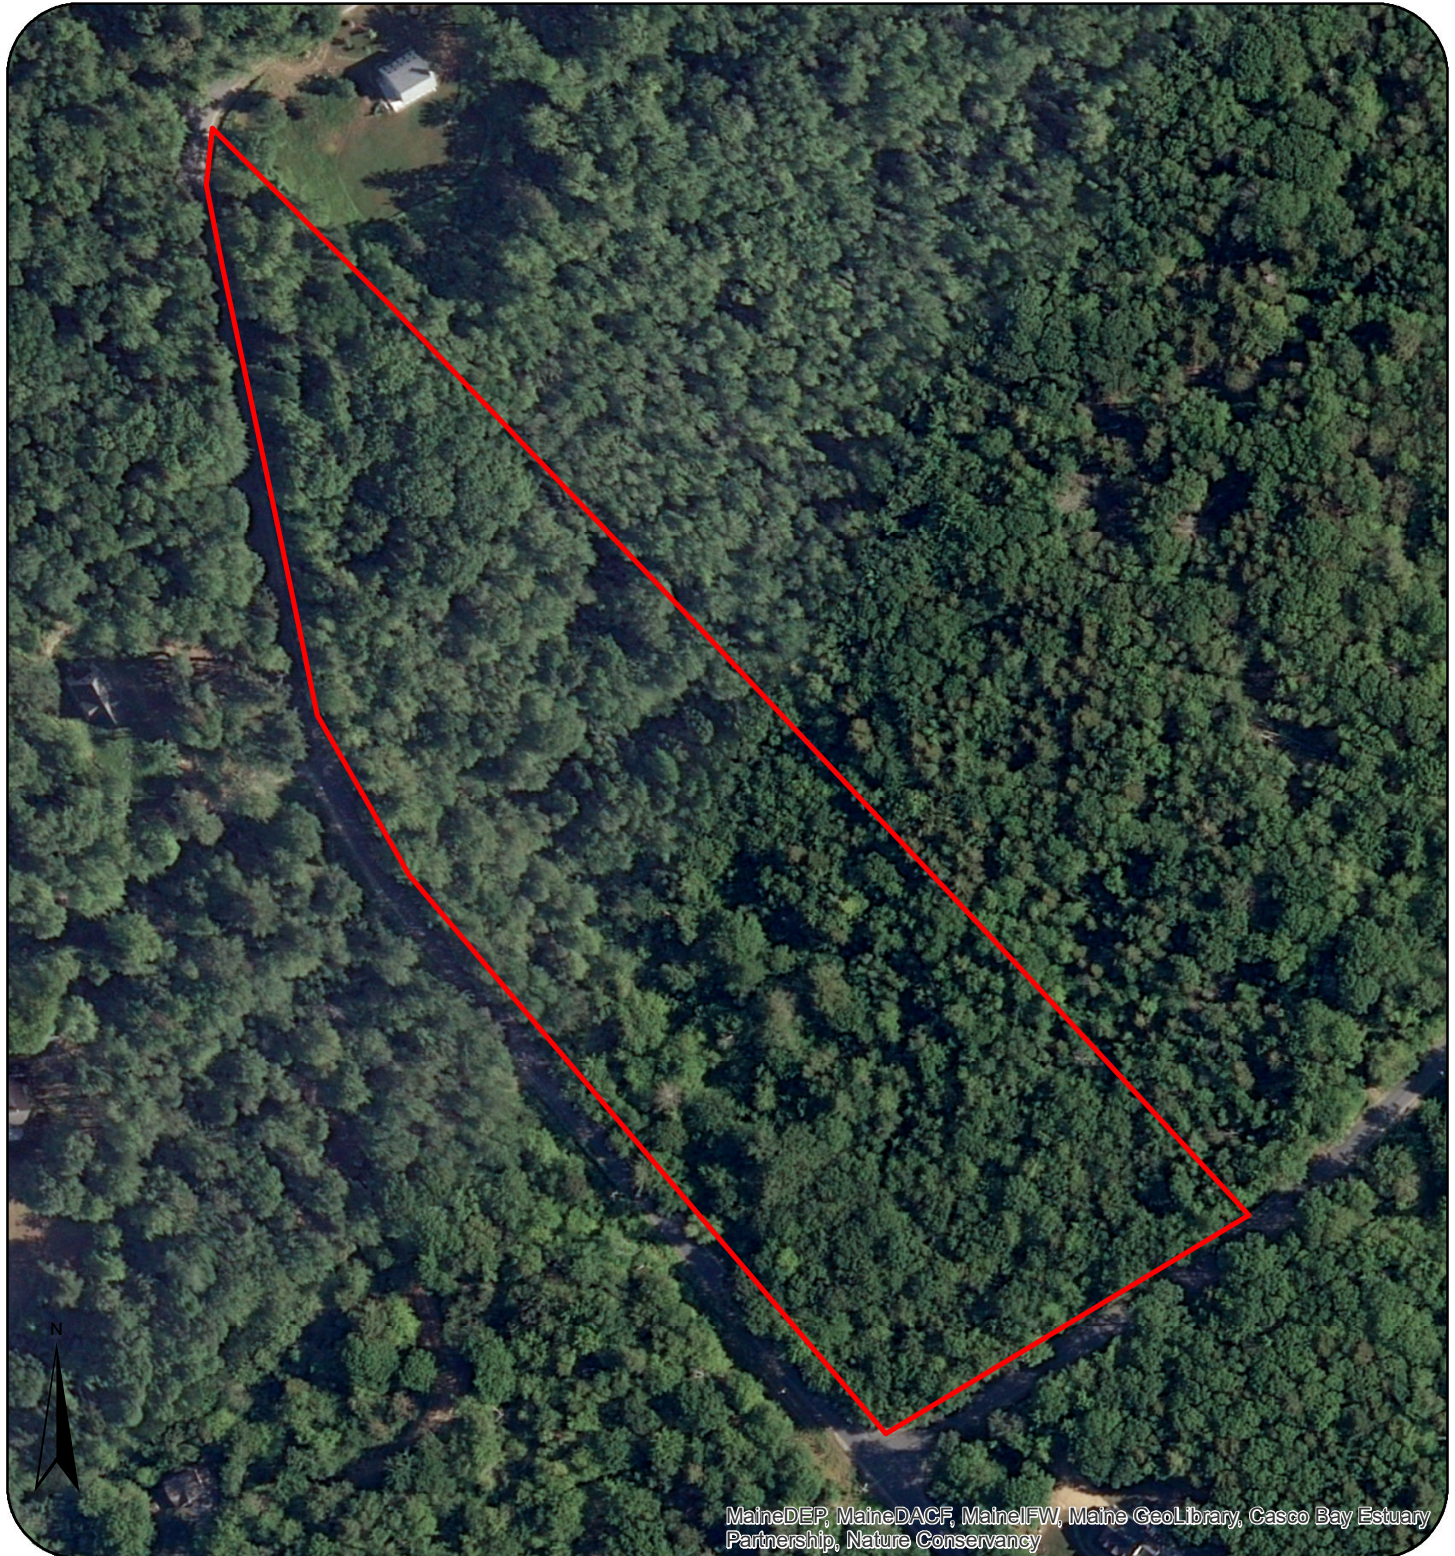

Chandler Preserve

Chebeague Island, Maine

Aerial

MaineDEP, MaineDACF, MaineFW, Maine GeoLibrary, Casco Bay Estuary Partnership, Nature Conservancy

 Chandler Preserve (9.6 acres)

Boundary drawn from georeferenced survey by J. Schwanda, Nov. 2019.

**Chebeague &
Cumberland
Land Trust**

0 125 250 500 Feet

Created by CCLT, 11/12/20
Base Data Source: Maine Office of GIS,
World Imagery, Survey