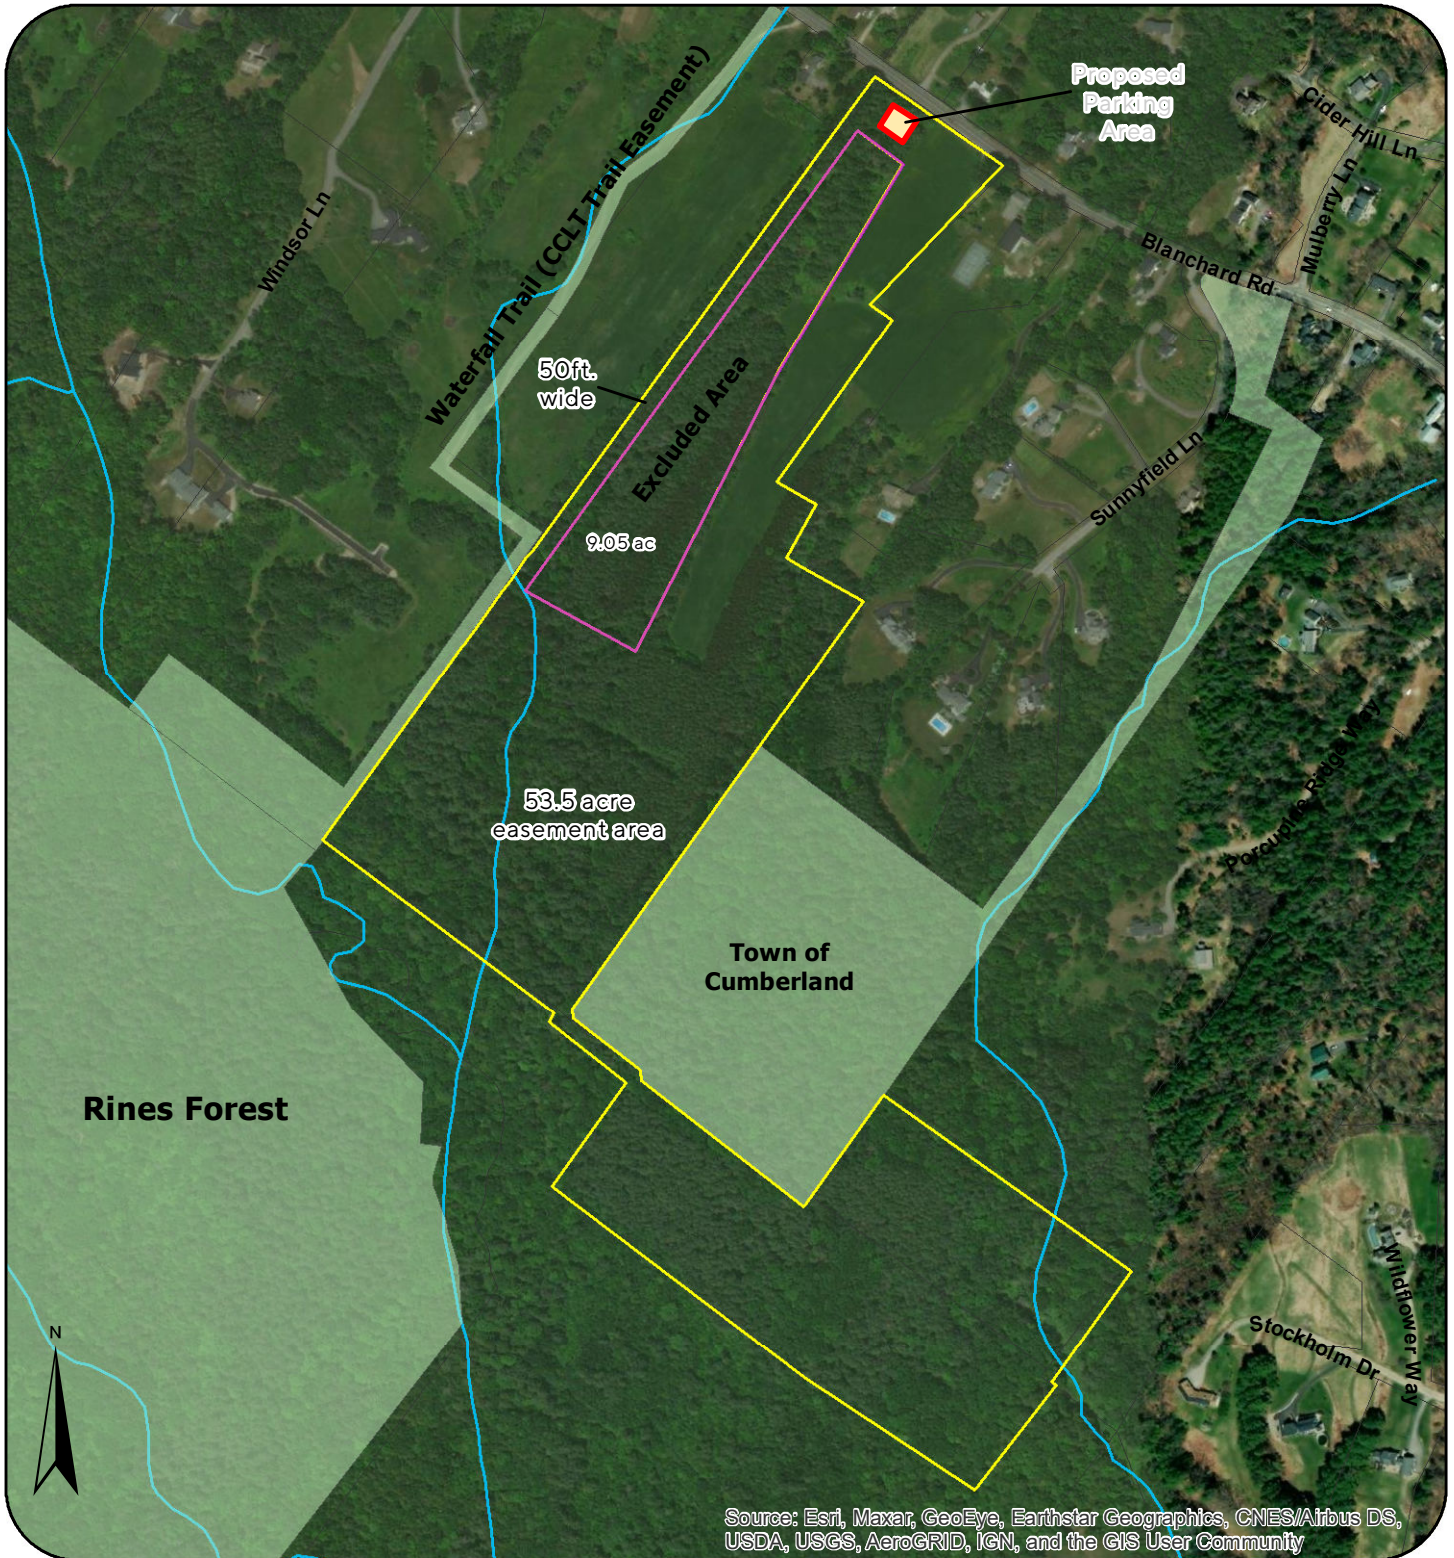

Read Property

Cumberland, Maine

Surrounding Area

Hadlock - Rines - Knight's Pond Corridor

Read Easement Protected Properties

0 0.5 1 2 Mile

Read Family Fields and Woods

Cumberland, Maine

Boundary drawn from georeferenced survey by Maine Boundary Consultants, July 2016.

Chebeague & Cumberland
Land Trust

Created by CCLT, 12/23/2021
Base Data Source: Maine Office of GIS, World Imagery, Survey