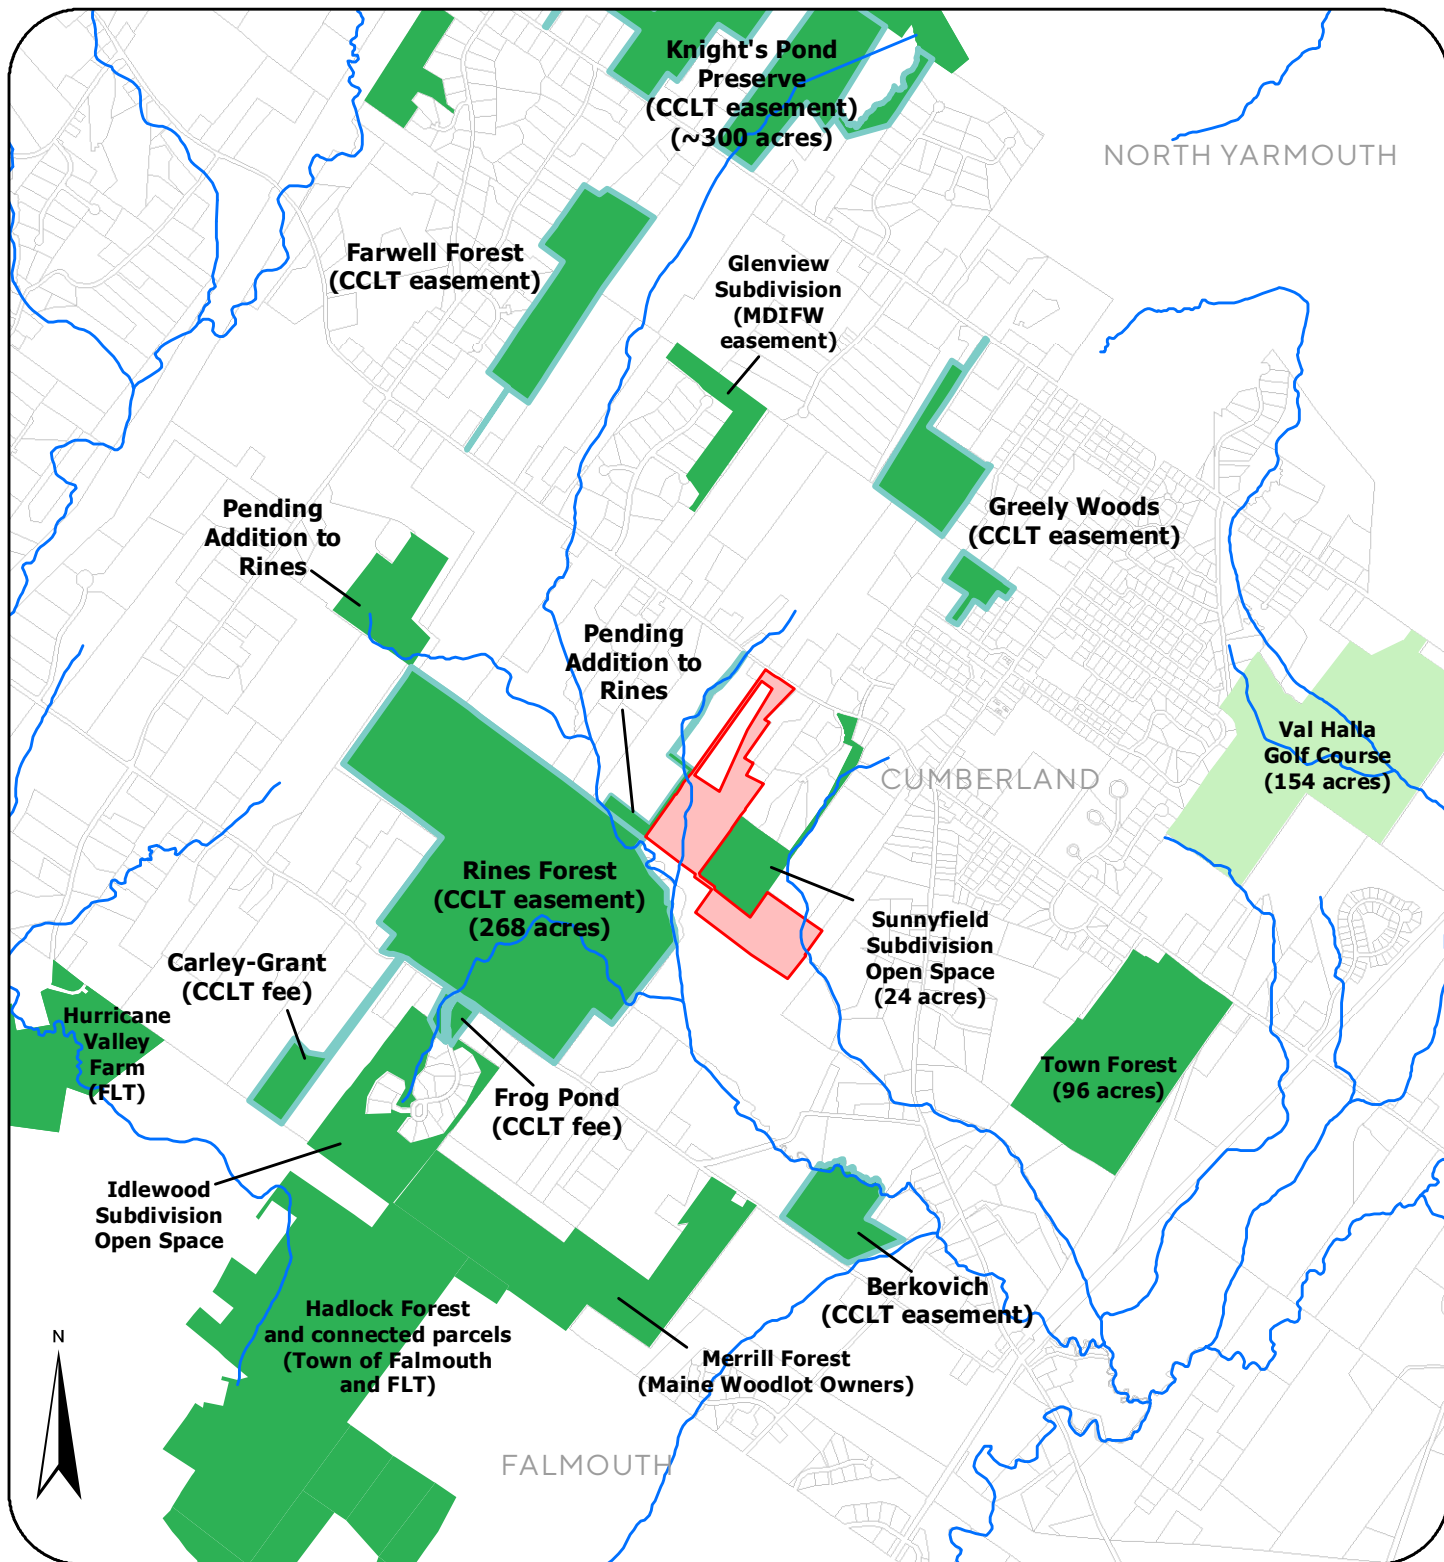

Read Property

Cumberland, Maine

Surrounding Area

Hadlock - Rines - Knight's Pond Corridor

Read Easement Protected Properties

0 0.5 1 2 Mile

Read Family Fields and Woods

Cumberland, Maine

Boundary drawn from georeferenced survey by Maine Boundary Consultants, July 2016.

Chebeague & Cumberland
Land Trust

Created by CCLT, 12/23/2021
Base Data Source: Maine Office of GIS, World Imagery, Survey